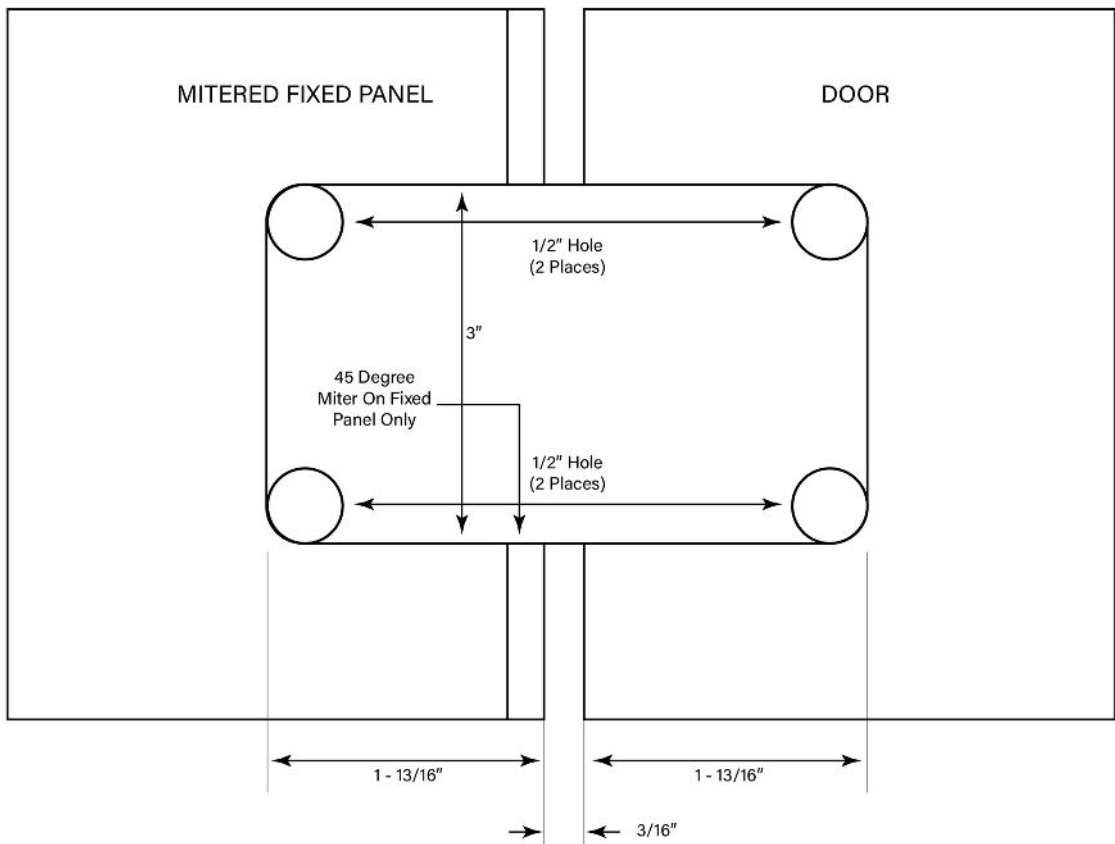

Glass To Glass Hinge Notch

ACH-135-GTG

Note: Drawings Not To Scale

AFOverstock.com

27601 Forbes Rd Suite 36, Laguna Niguel, CA 92677 * Phone: 800-495-3236